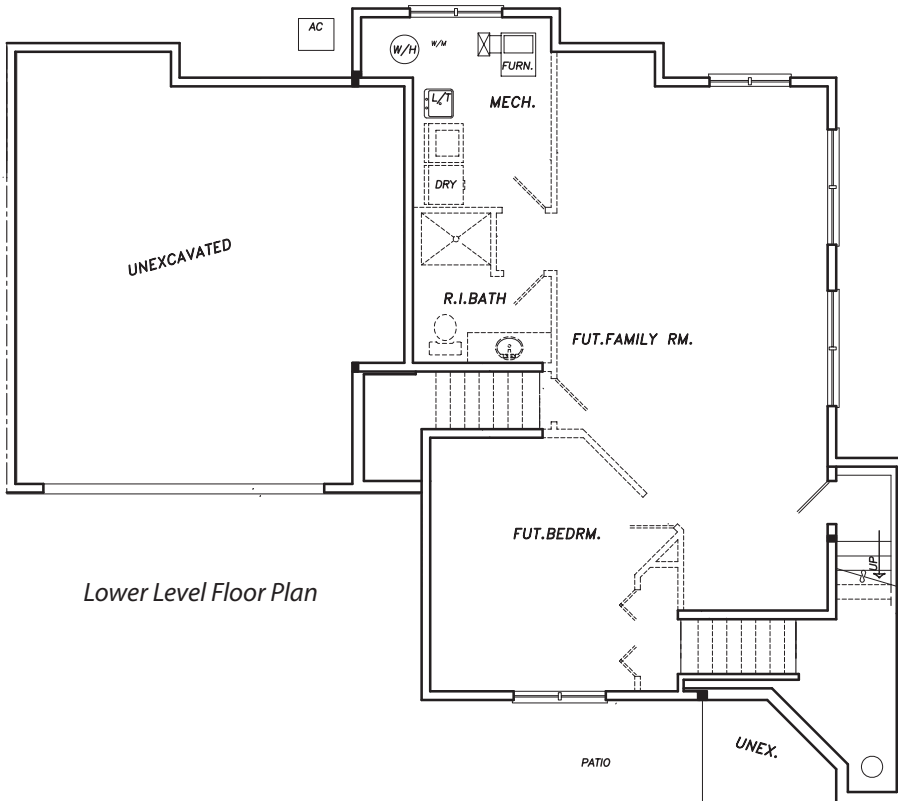

Gateway Green Townhomes

The Sheldon II 22339 Cameo Court, Forest Lake, MN

Upper Level Floor Plan
1108 SQ.FT.

Lower Level Floor Plan

Bob Kohout
651.779.2415

Barbara Silva
651.428.3123

Melissa Westman
651.216.3919