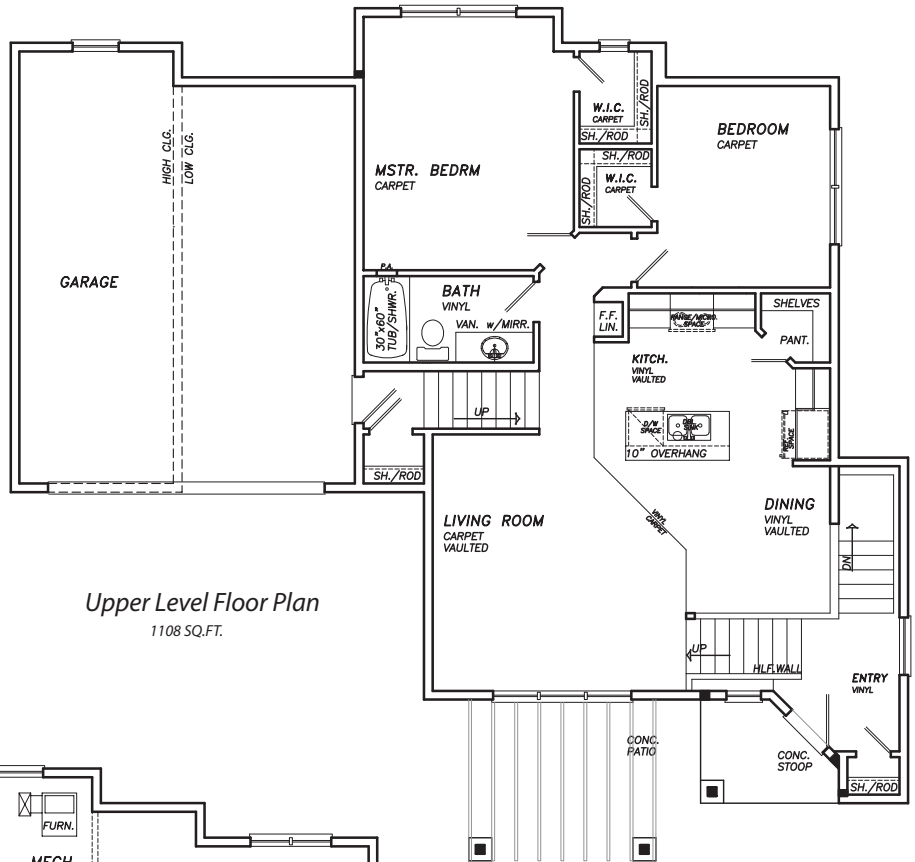

Gateway Green Townhomes

The Sheldon II 22339 Cameo Court, Forest Lake, MN

Upper Level Floor Plan
1108 SQ.FT.

Lower Level Floor Plan

Bob Kohout
651.779.2415

Barbara Silva
651.428.3123

Melissa Westman
651.216.3919