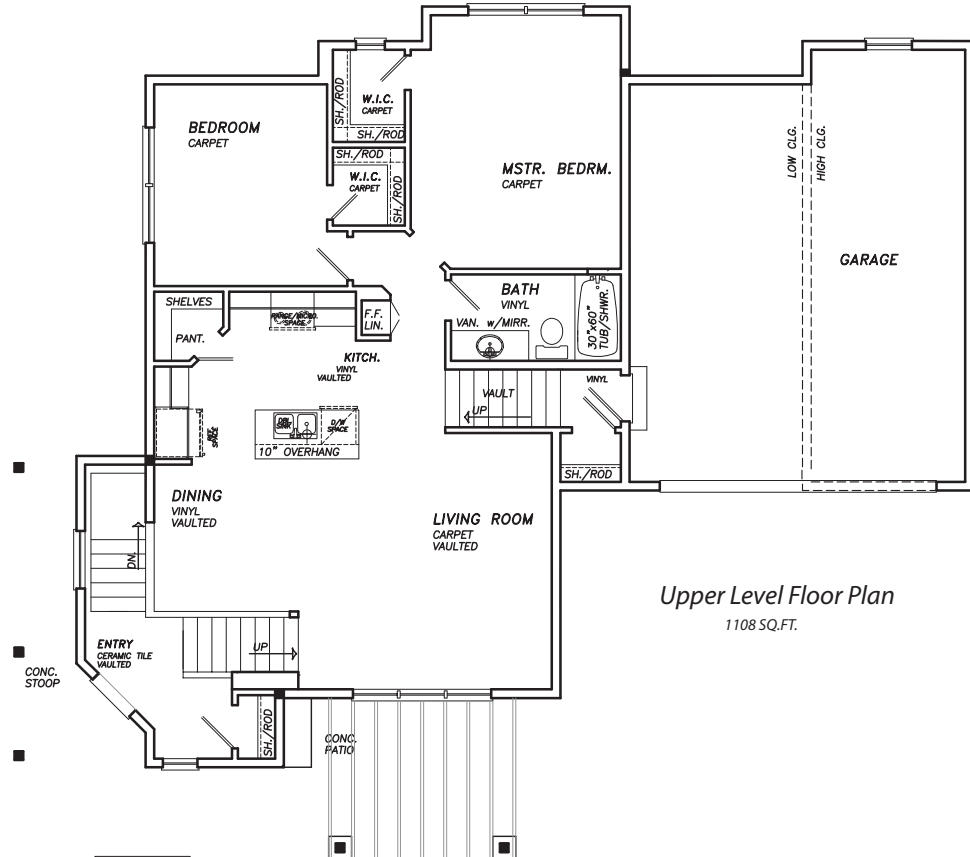

# Gateway Green Townhomes

The Sheldon 22337 Cameo Court, Forest Lake, MN

Upper Level Floor Plan  
1108 SQ.FT.

Lower Level Floor Plan

Bob Kohout  
651.779.2415

Barbara Silva  
651.428.3123

Melissa Westman  
651.216.3919