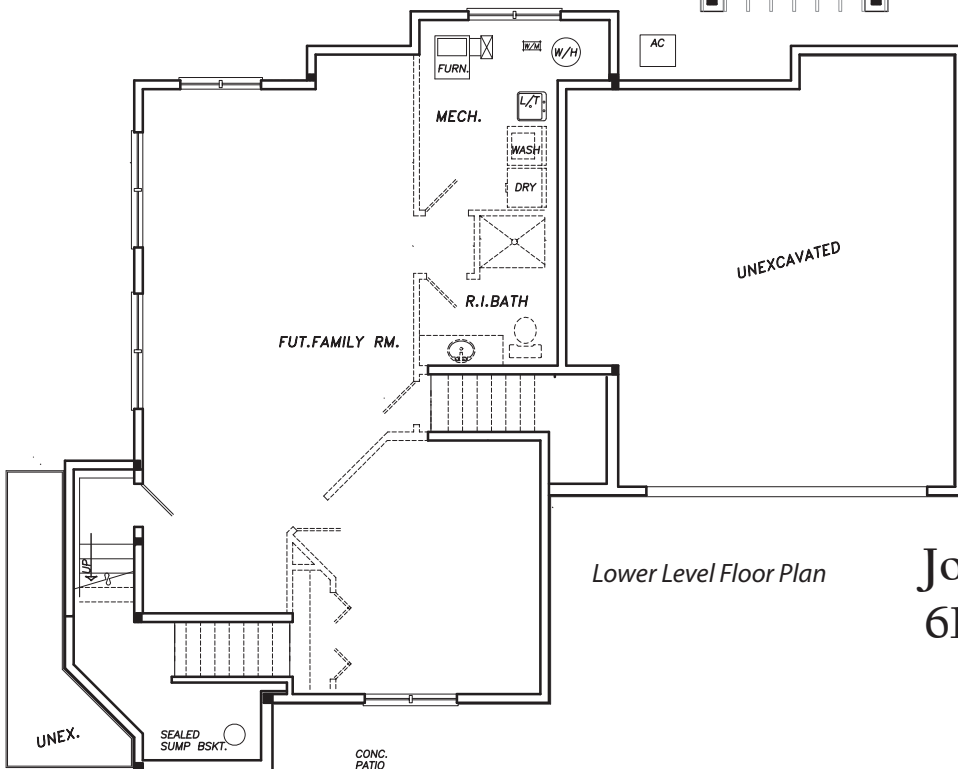

# Gateway Green Townhomes

The Sheldon 22337 Cameo Court, Forest Lake, MN

Upper Level Floor Plan  
1108 SQ.FT.

Lower Level Floor Plan

Bob Kohout  
651.779.2415

Barbara Silva  
651.428.3123

Melissa Westman  
651.216.3919