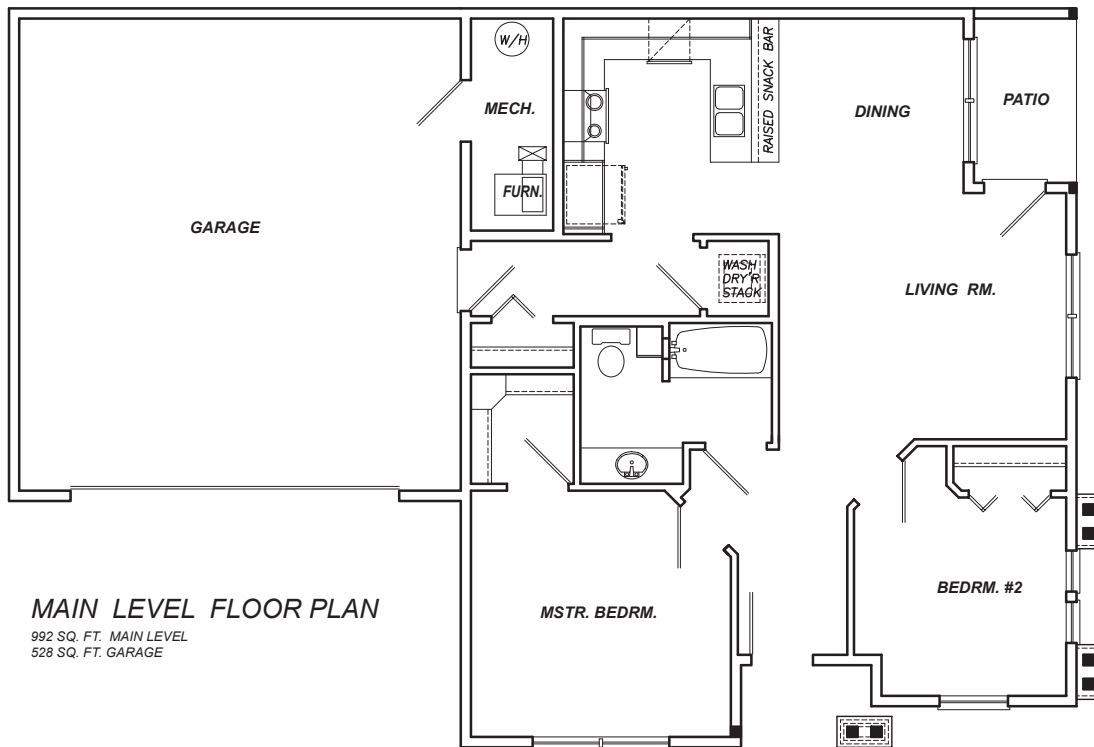

Gateway Green Townhomes

The Fulton 22273 Cameo Court, Forest Lake, MN

MAIN LEVEL FLOOR PLAN
992 SQ. FT. MAIN LEVEL
528 SQ. FT. GARAGE

Joy Erickson
612.802.7150

Melissa Westman
651.216.3919

Barbara Silva
651.428.3123