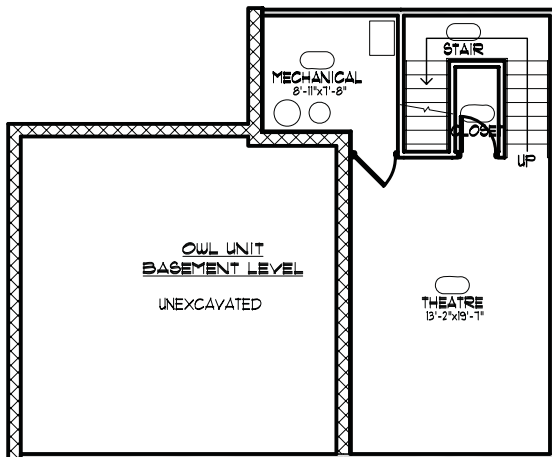

FeatherStone Village

The Owl

- ✦ Three Bedrooms
- ✦ Three Baths
- ✦ Fireplace in Living Room
- ✦ Master Suite with shower and walk-in closet
- ✦ Laundry on Bedroom Level
- ✦ Family Room wired for home theater system
- ✦ Above Grade Level Approx.
Finished Sq. Footage = 1852 Sq. Ft.
- ✦ Basement Level Approx.
Finished Sq. Footage = 355 Sq. Ft.
- ✦ Total Finished Sq. Ft. = 2207 Sq. Ft.

OWL UNIT UPPER LEVEL

OWL UNIT MAIN LEVEL

OWL UNIT BASEMENT LEVEL

OWL UNIT GARAGE LEVEL

**Drawings are not to scale

Jerry Johnson
651.779.2411