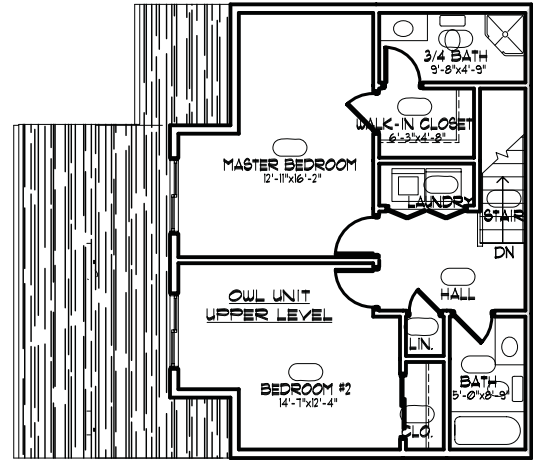

FeatherStone Village

The Owl

- ✦ Three Bedrooms
- ✦ Three Baths
- ✦ Fireplace in Living Room
- ✦ Master Suite with shower and walk-in closet
- ✦ Laundry on Bedroom Level
- ✦ Family Room wired for home theater system
- ✦ Above Grade Level Approx.
Finished Sq. Footage = 1852 Sq. Ft.
- ✦ Basement Level Approx.
Finished Sq. Footage = 355 Sq. Ft.
- ✦ Total Finished Sq. Ft. = 2207 Sq. Ft.