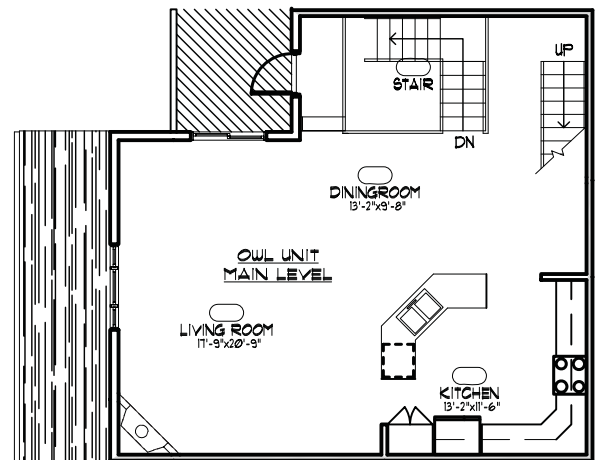

FeatherStone Village

The Owl

- ✦ Three Bedrooms
- ✦ Three Baths
- ✦ Fireplace in Living Room
- ✦ Master Suite with shower and walk-in closet
- ✦ Laundry on Bedroom Level
- ✦ Family Room wired for home theater system
- ✦ Above Grade Level Approx.
Finished Sq. Footage = 1852 Sq. Ft.
- ✦ Basement Level Approx.
Finished Sq. Footage = 355 Sq. Ft.
- ✦ Total Finished Sq. Ft. = 2207 Sq. Ft.

OWL UNIT UPPER LEVEL

OWL UNIT MAIN LEVEL

OWL UNIT BASEMENT LEVEL

OWL UNIT GARAGE LEVEL

**Drawings are not to scale

Jerry Johnson
651.779.2411