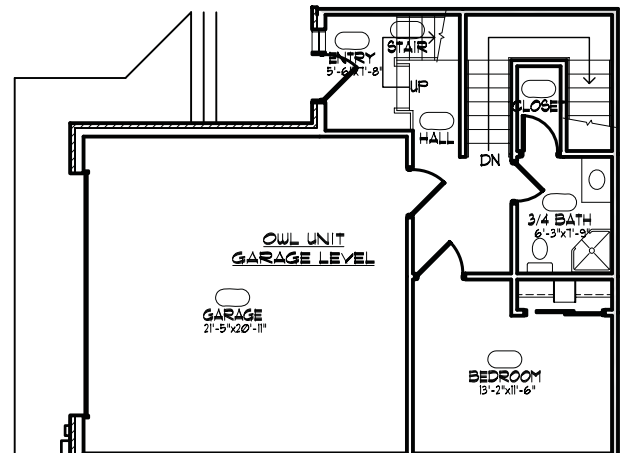

FeatherStone Village

The Owl

- ✦ Three Bedrooms
- ✦ Three Baths
- ✦ Fireplace in Living Room
- ✦ Master Suite with shower and walk-in closet
- ✦ Laundry on Bedroom Level
- ✦ Family Room wired for home theater system
- ✦ Above Grade Level Approx.
Finished Sq. Footage = 1852 Sq. Ft.
- ✦ Basement Level Approx.
Finished Sq. Footage = 355 Sq. Ft.
- ✦ Total Finished Sq. Ft. = 2207 Sq. Ft.

OWL UNIT UPPER LEVEL

OWL UNIT MAIN LEVEL

OWL UNIT BASEMENT LEVEL

OWL UNIT GARAGE LEVEL

**Drawings are not to scale

Jerry Johnson
651.779.2411